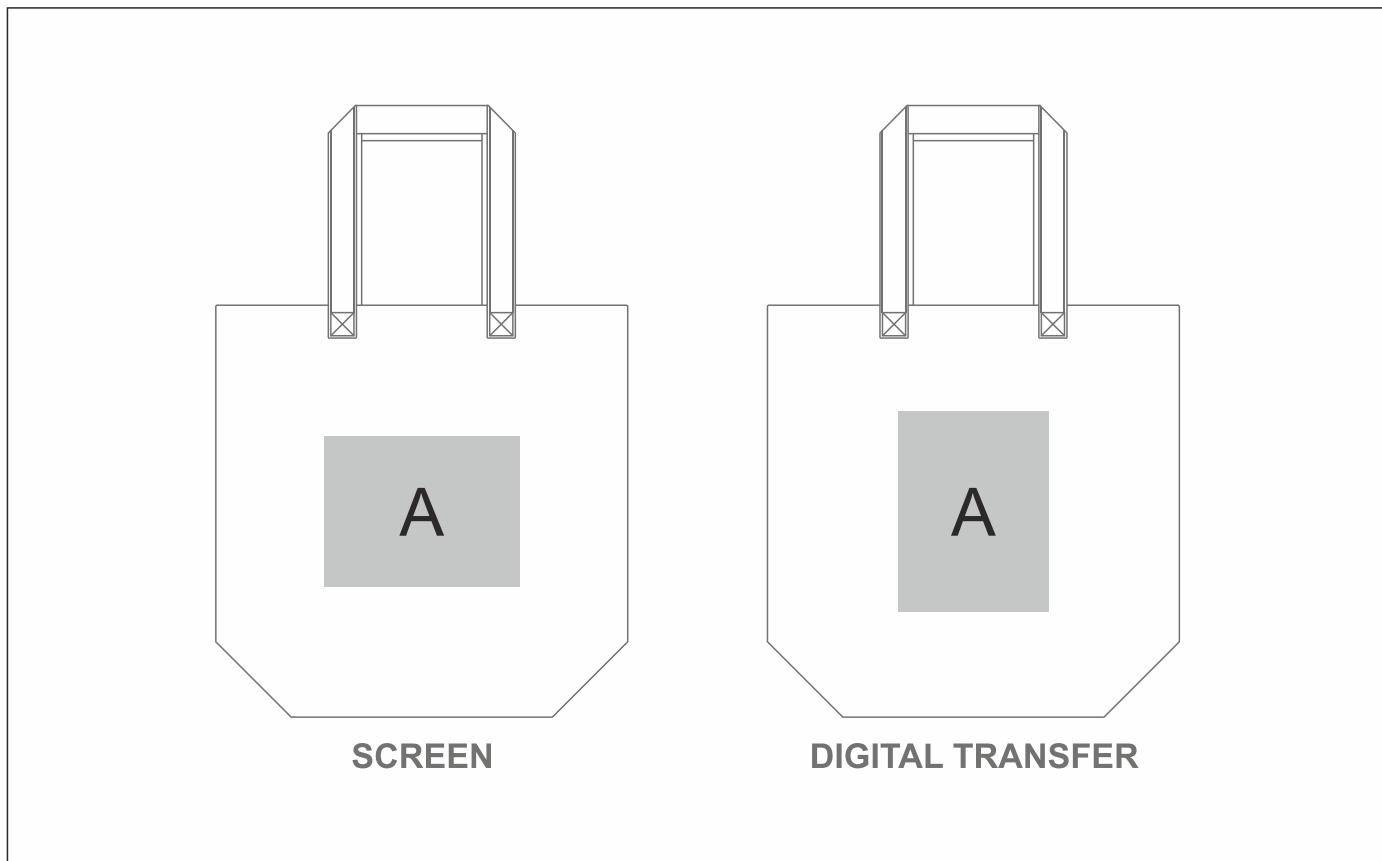

### Need to know:

- - Includes 1-Colour, 1-Position Screen Print (setup fee applies)

Screen: Texture of Item will affect the Print.

DTC: No Fine Detail or Thin Text due to Texture of Material.

### **Position A**

1. Screen Print (SC)  
1 Colour  
Size: 195mm wide x 150mm high
2. Digital Direct Transfer (DDT-D)  
Full Colour  
Size: 74mm wide x 105mm high
3. Digital Direct Transfer (DDT-A)  
Full Colour  
Size: 148mm wide x 105mm high
4. Digital Direct Transfer (DDT-B)  
Full Colour  
Size: 150mm wide x 200mm high